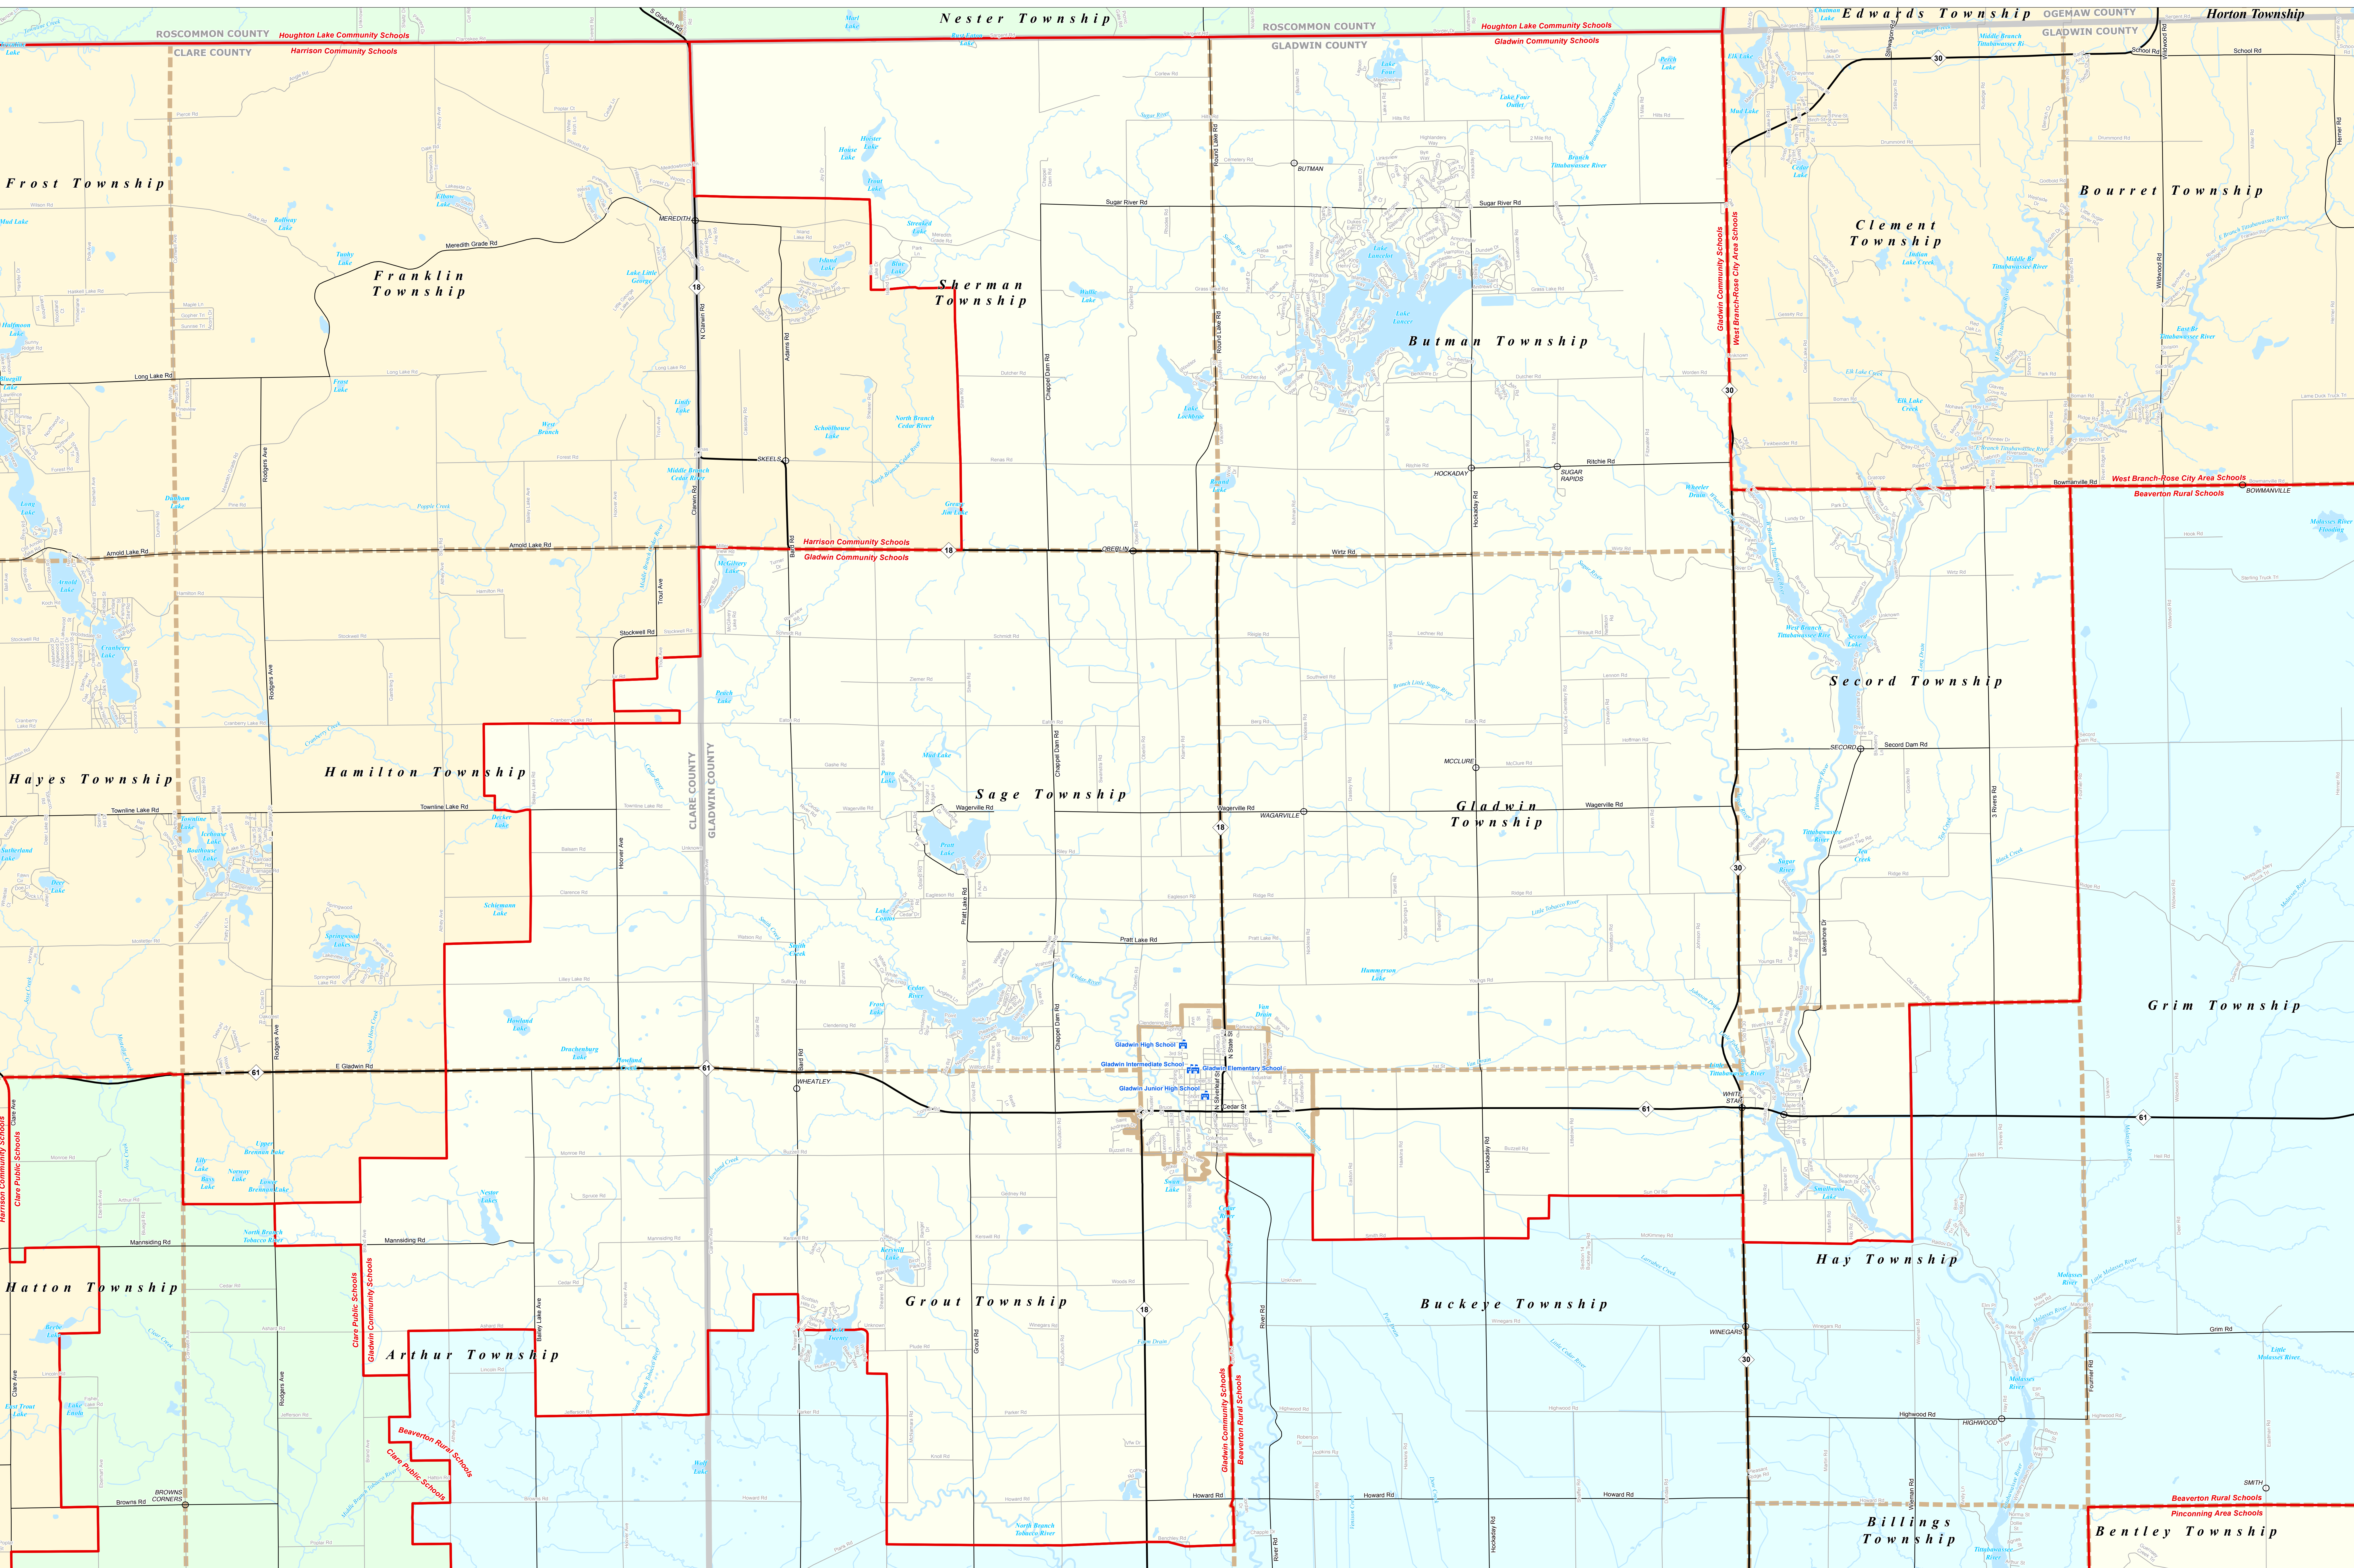

GLADWIN COMMUNITY SCHOOLS

Clare-Gladwin Regional Education Service District

0 0.25 0.5 1 Miles

School District	Unincorporated Place	Railroad
County	School	Water Feature
City	Freeway	River, Stream, or Drain
Township	Highway	
Village	Primary Road	
Census Designated Place	Local Road	

Source: Michigan Geographic Framework, v13a